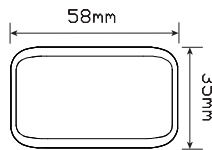

# 35 Chrome Series Marker Lamps

- Premium Original Design
- Low profile
- Clip in replaceable lens
- IP67 100% Waterproof
- Voltage Range 12-24 Volt
- 5 Year Warranty

**Function** Marker Lamps  
**Size** 58mm x 35mm x 21mm  
**Voltage** 12-24 Volt  
**LED Qty** 4  
**Cable** 40cm or 2m cable  
**Lens** Hardened Acrylic  
**Base** ABS

Draw	Rear End	Ind	Side	Front
@13.8V	0.12A	0.10A	0.10A	0.05A
@28V	0.07A	0.07A	0.07A	0.04A

Approvals	Function	Category	CRN
ADR	Rear End	49/00	34007
ADR	Side Indicator	6/00/5	33894
ADR	Side Marker	45/01	34099
ADR	Front End	49/00	34008
CTA	Rear End	49/00	CTA-060077
CTA	Side Indicator	6/00/5	CTA-060078
CTA	Side Marker	45/01	CTA-034099
CTA	Front End	49/00	CTA-060076