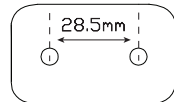

35 Chrome Series Marker Lamps

- Premium Original Design
- Low profile
- Clip in replaceable lens
- IP67 100% Waterproof
- Voltage Range 12-24 Volt
- 5 Year Warranty

Function Marker Lamps
Size 58mm x 35mm x 21mm
Voltage 12-24 Volt
LED Qty 4
Cable 40cm or 2m cable
Lens Hardened Acrylic
Base ABS

Draw	Rear End	Ind	Side	Front
@13.8V	0.12A	0.10A	0.10A	0.05A
@28V	0.07A	0.07A	0.07A	0.04A

Approvals	Function	Category	CRN
ADR	Rear End	49/00	34007
ADR	Side Indicator	6/00/5	33894
ADR	Side Marker	45/01	34099
ADR	Front End	49/00	34008
CTA	Rear End	49/00	CTA-060077
CTA	Side Indicator	6/00/5	CTA-060078
CTA	Side Marker	45/01	CTA-034099
CTA	Front End	49/00	CTA-060076

Part Number
35CRM - Blister Single